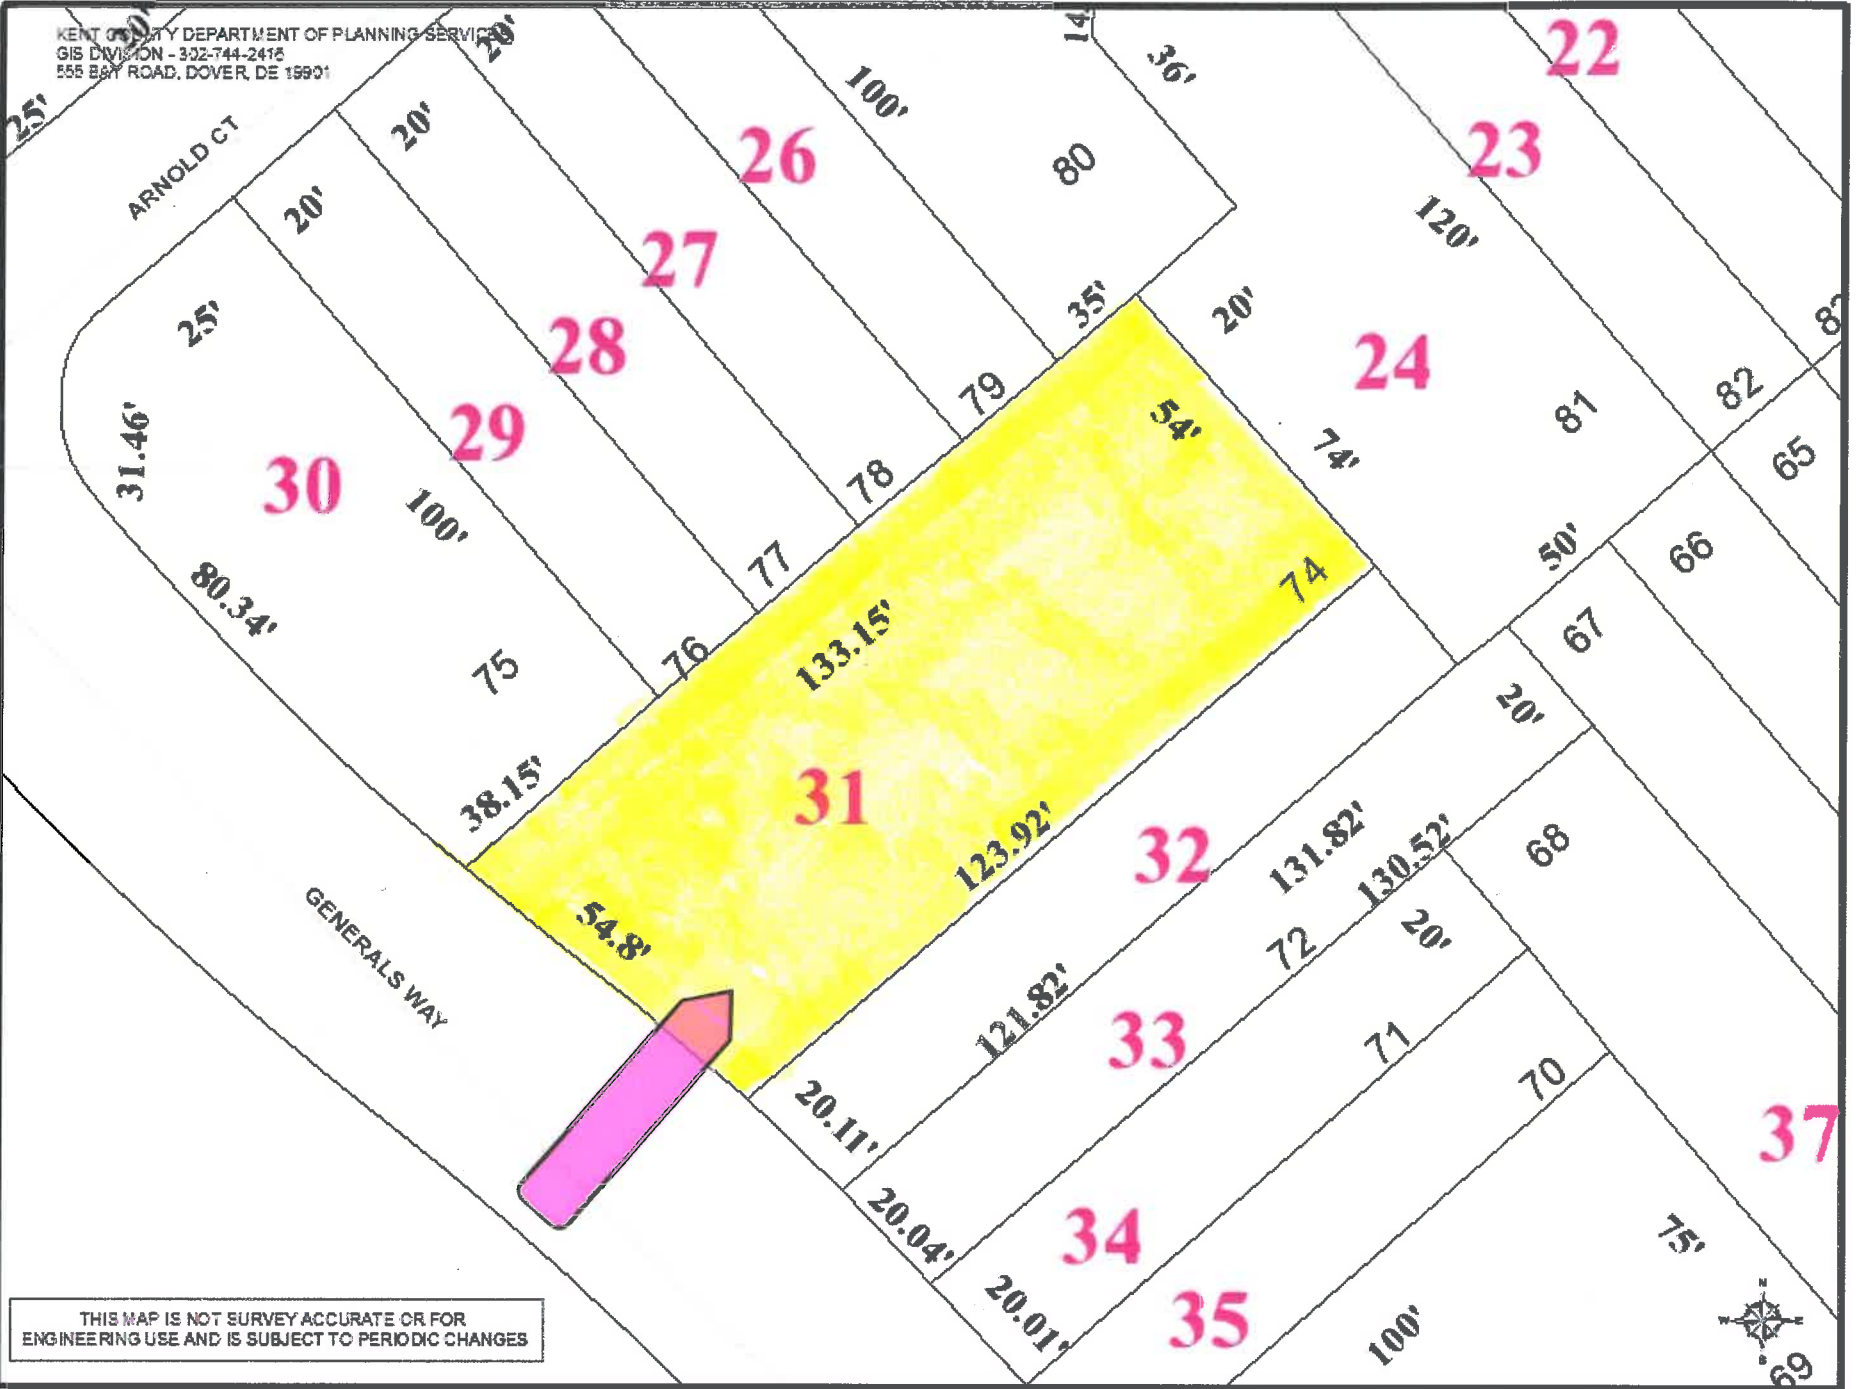

KENT COUNTY DEPARTMENT OF PLANNING SERVICES  
GIS DIVISION - 332-744-2415  
555 BAY ROAD, DOVER, DE 19901

THIS MAP IS NOT SURVEY ACCURATE OR FOR  
ENGINEERING USE AND IS SUBJECT TO PERIODIC CHANGES