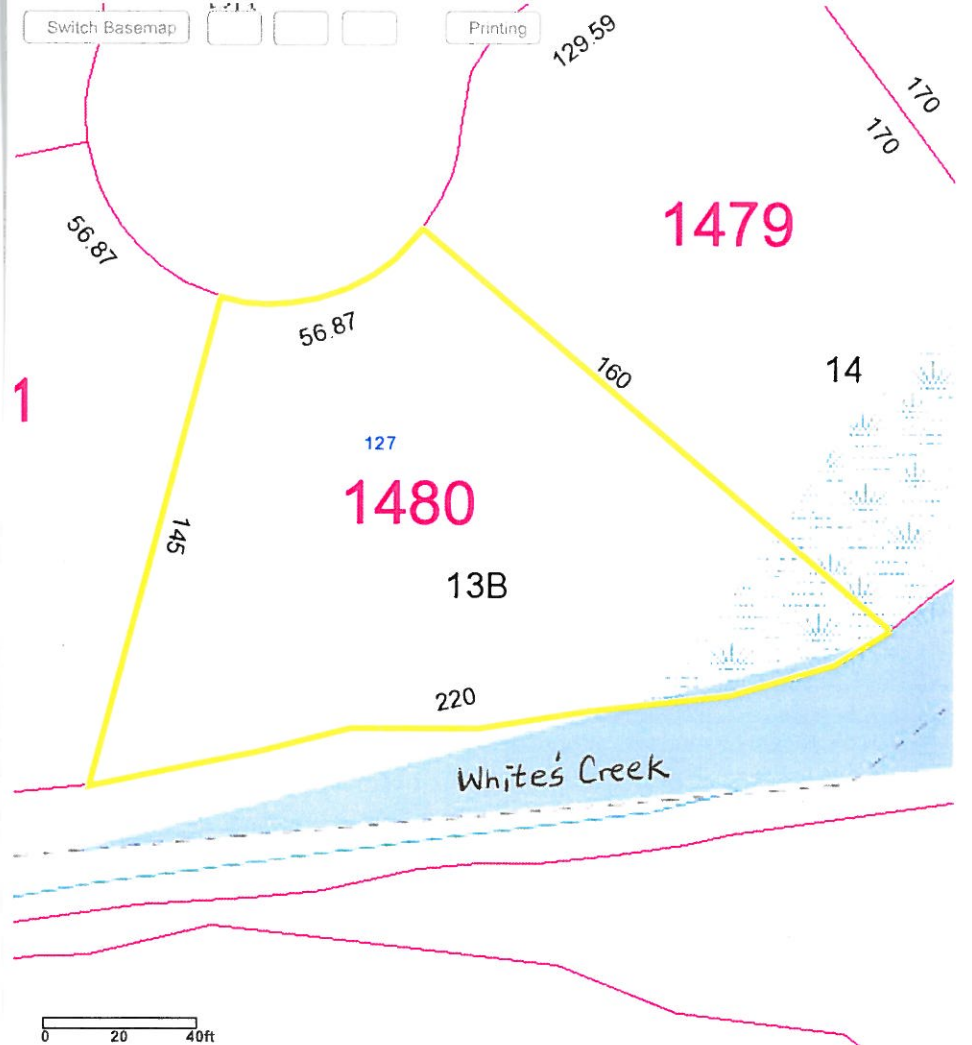

Tax ID

Switch Basemap

Printing

1

1479

1480

14

13B

Whites Creek

0 20 40ft